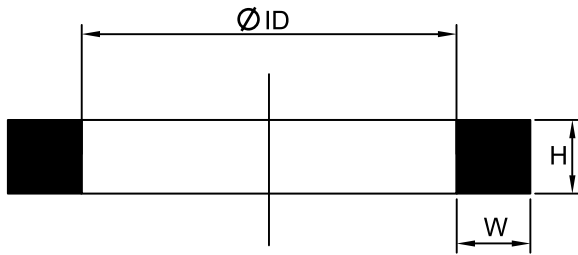

TOPSEAL

SEAL IS SOMETHING · QUALITY IS EVERYTHING

WASHER STANDARD SIZE

Washer Design Reference

Washer Design Reference

Design- For Industrial Washer Static Seal Glands

Washer Size AS568	W Cross-Section	H Thickness	L Gland Depth	1/2E Groove Gap	G Gland Width	R Groove Radius
	Actual	Actual				
005 through 050	.066 $\pm .004$.066 $\pm .004$.053 to .057	0.004	.094 to .104	.015
105 through 178	.099 $\pm .004$.099 $\pm .004$.086 to .091	0.005	.141 to .151	.015
201 through 284	.134 $\pm .004$.134 $\pm .004$.118 to .124	0.006	.188 to .198	.025
309 through 395	.203 $\pm .005$.203 $\pm .005$.182 to .189	0.007	.281 to .291	.030
425 through 475	.265 $\pm .005$.265 $\pm .005$.233 to .243	0.010	.375 to .385	.030

Washer Standard Size

Washer Standard Size

Washer Standard Size

Washer Size	MEASUREMENTS IN MILLIMETERS						MEASUREMENTS IN INCHES					
	ID	±	W	±	H	±	ID	±	W	±	H	±
W0450	266.07	1.52					10.475	0.060				
W0451	278.77	1.52					10.975	0.060				
W0452	291.47	1.52					11.475	0.060				
W0453	304.17	1.52					11.975	0.060				
W0454	316.87	1.52					12.475	0.060				
W0455	329.57	1.52					12.975	0.060				
W0456	342.27	1.78					13.475	0.070				
W0457	354.97	1.78					13.975	0.070				
W0458	367.67	1.78					14.475	0.070				
W0459	380.37	1.78					14.975	0.070				
W0460	393.07	1.78					15.475	0.070				
W0461	405.26	1.91					15.955	0.075				
W0462	417.96	1.91	6.73	0.15	6.73	0.15	16.455	0.075	0.265	0.006	0.265	0.006
W0463	430.66	2.03					16.955	0.080				
W0464	443.36	2.16					17.455	0.085				
W0465	456.06	2.16					17.955	0.085				
W0466	468.76	2.16					18.455	0.085				
W0467	481.46	2.29					18.955	0.090				
W0468	494.16	2.29					19.455	0.090				
W0469	506.86	2.41					19.955	0.095				
W0470	532.26	2.41					20.955	0.095				
W0471	557.66	2.54					21.955	0.100				
W0472	582.68	2.67					22.940	0.105				
W0473	608.08	2.79					23.940	0.110				
W0474	633.48	2.92					24.940	0.115				
W0475	658.88	3.05					25.940	0.120				
Washer	ID	±	W	±	H	±	ID	±	W	±	H	±