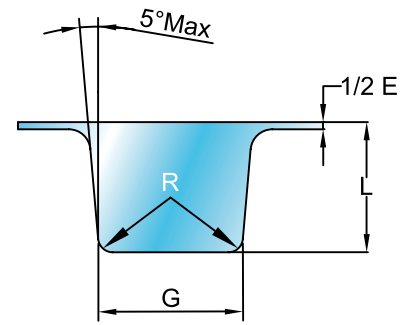

TOPSEAL

SEAL IS SOMETHING · QUALITY IS EVERYTHING

WASHER STANDARD SIZE

Washer Design Reference

Washer Design Reference

Design- For Industrial Washer Static Seal Glands

Washer Size AS568	W Cross-Section	H Thickness	L Gland Depth	1/2E Groove Gap	G Gland Width	R Groove Radius
	Actual	Actual				
005 through 050	.066 $\pm .004$.066 $\pm .004$.053 to .057	0.004	.094 to .104	.015
105 through 178	.099 $\pm .004$.099 $\pm .004$.086 to .091	0.005	.141 to .151	.015
201 through 284	.134 $\pm .004$.134 $\pm .004$.118 to .124	0.006	.188 to .198	.025
309 through 395	.203 $\pm .005$.203 $\pm .005$.182 to .189	0.007	.281 to .291	.030
425 through 475	.265 $\pm .005$.265 $\pm .005$.233 to .243	0.010	.375 to .385	.030